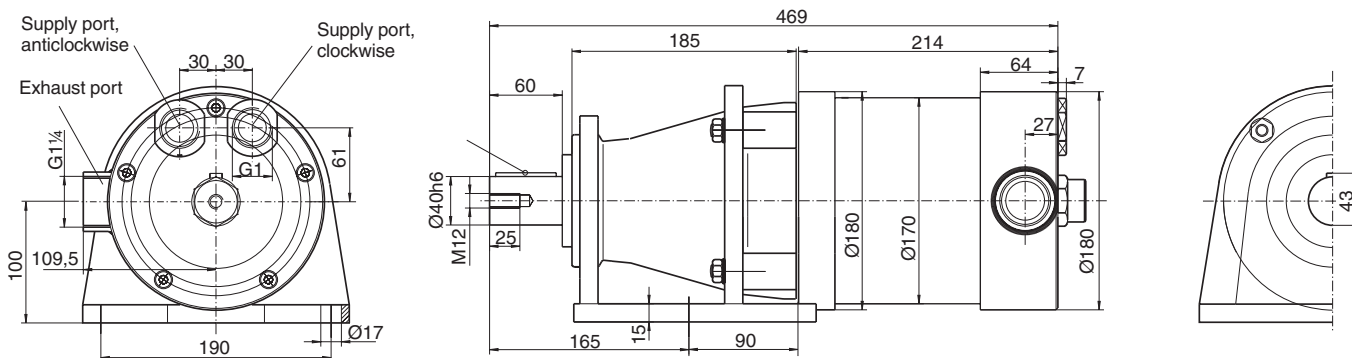

P1V-B510A0060