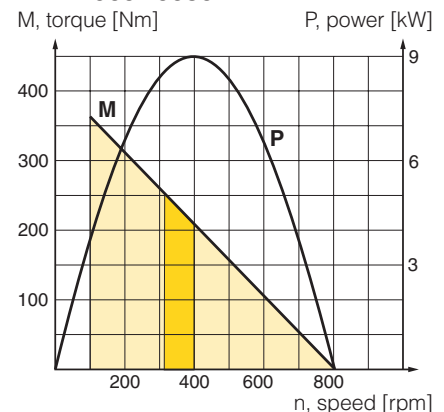

P1V-B900B0080