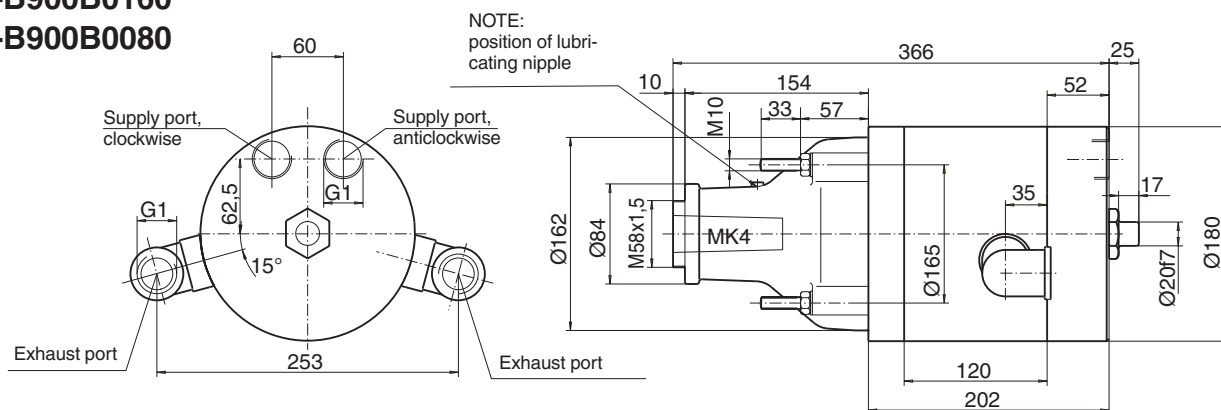

P1V-B900B0160

P1V-B900B0080