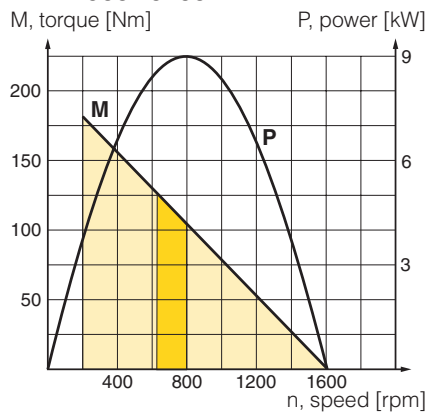

P1V-B900B0160