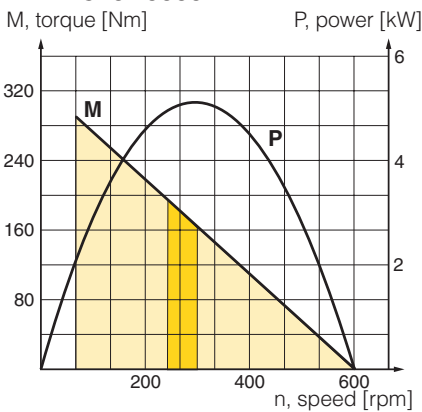

P1V-B510A0060