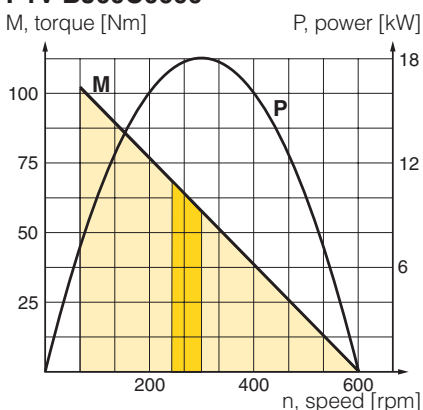

P1V-BJ00C0600

Possible working range of motor.

Optimum working range of motor.

Higher speeds = more vane wear
Lower speeds with high torque = more gearbox wear